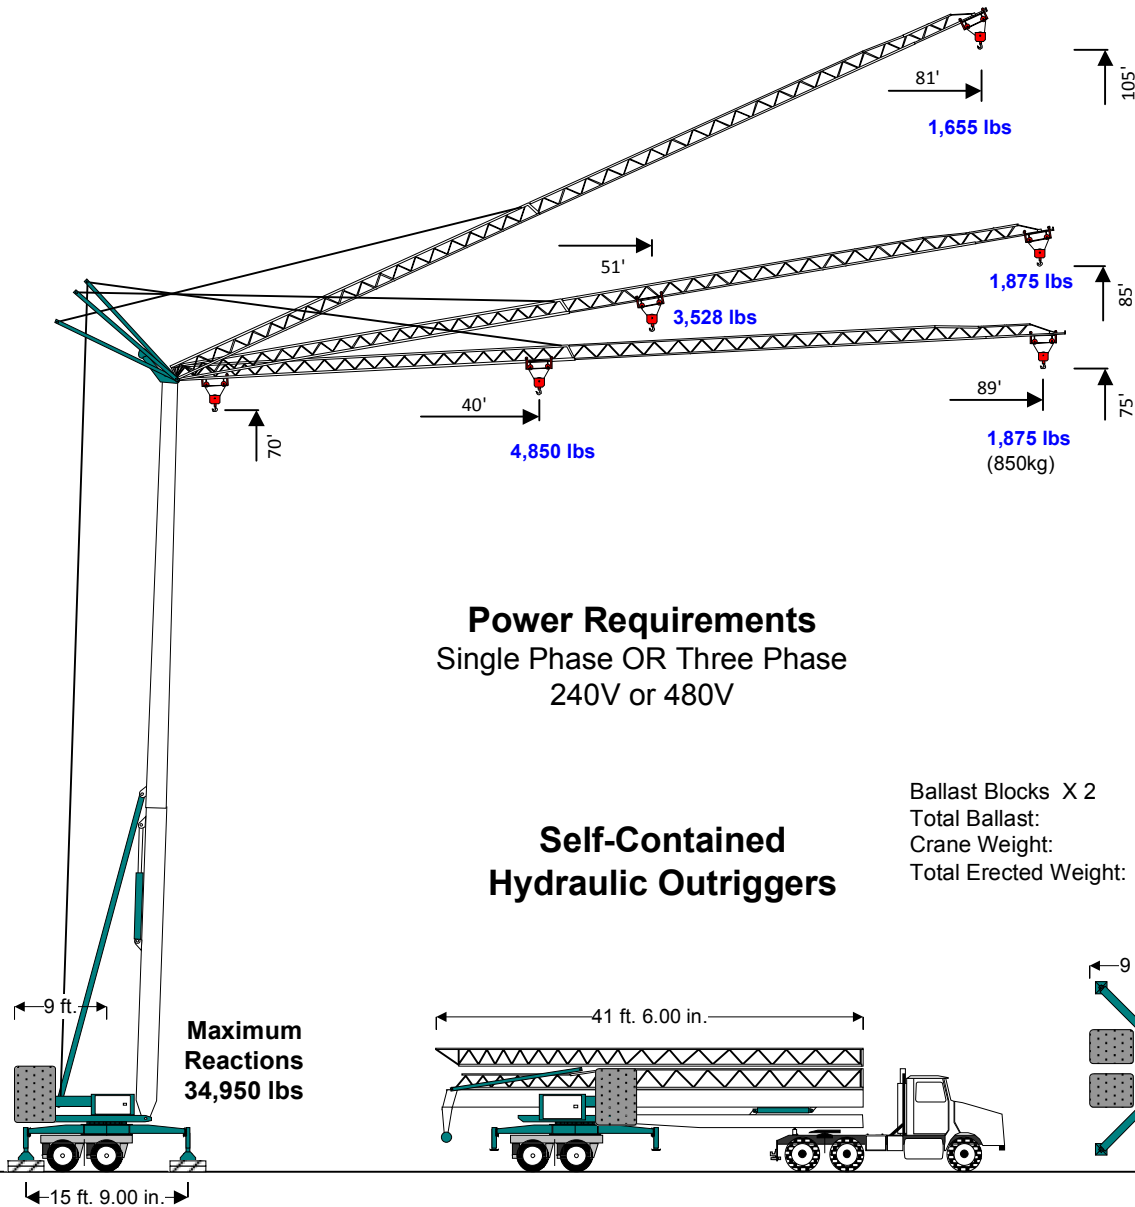

## Self-Erecting Crane V1989/75 (OMV 350-SR) (1,875 lbs, 89'/75')

Hook	Ft.	40	43	49	56	62	69	75	82	89
Radius	Meters	12.3	13	15	17	19	21	23	25	27
104'	Lbs	4,851	4,463	3,764	3,246	2,847	2,527	2,269	2,055	1,874
31.6m	KG	2.200	2.024	1.707	1.472	1.291	1.146	1.029	0.932	0.850