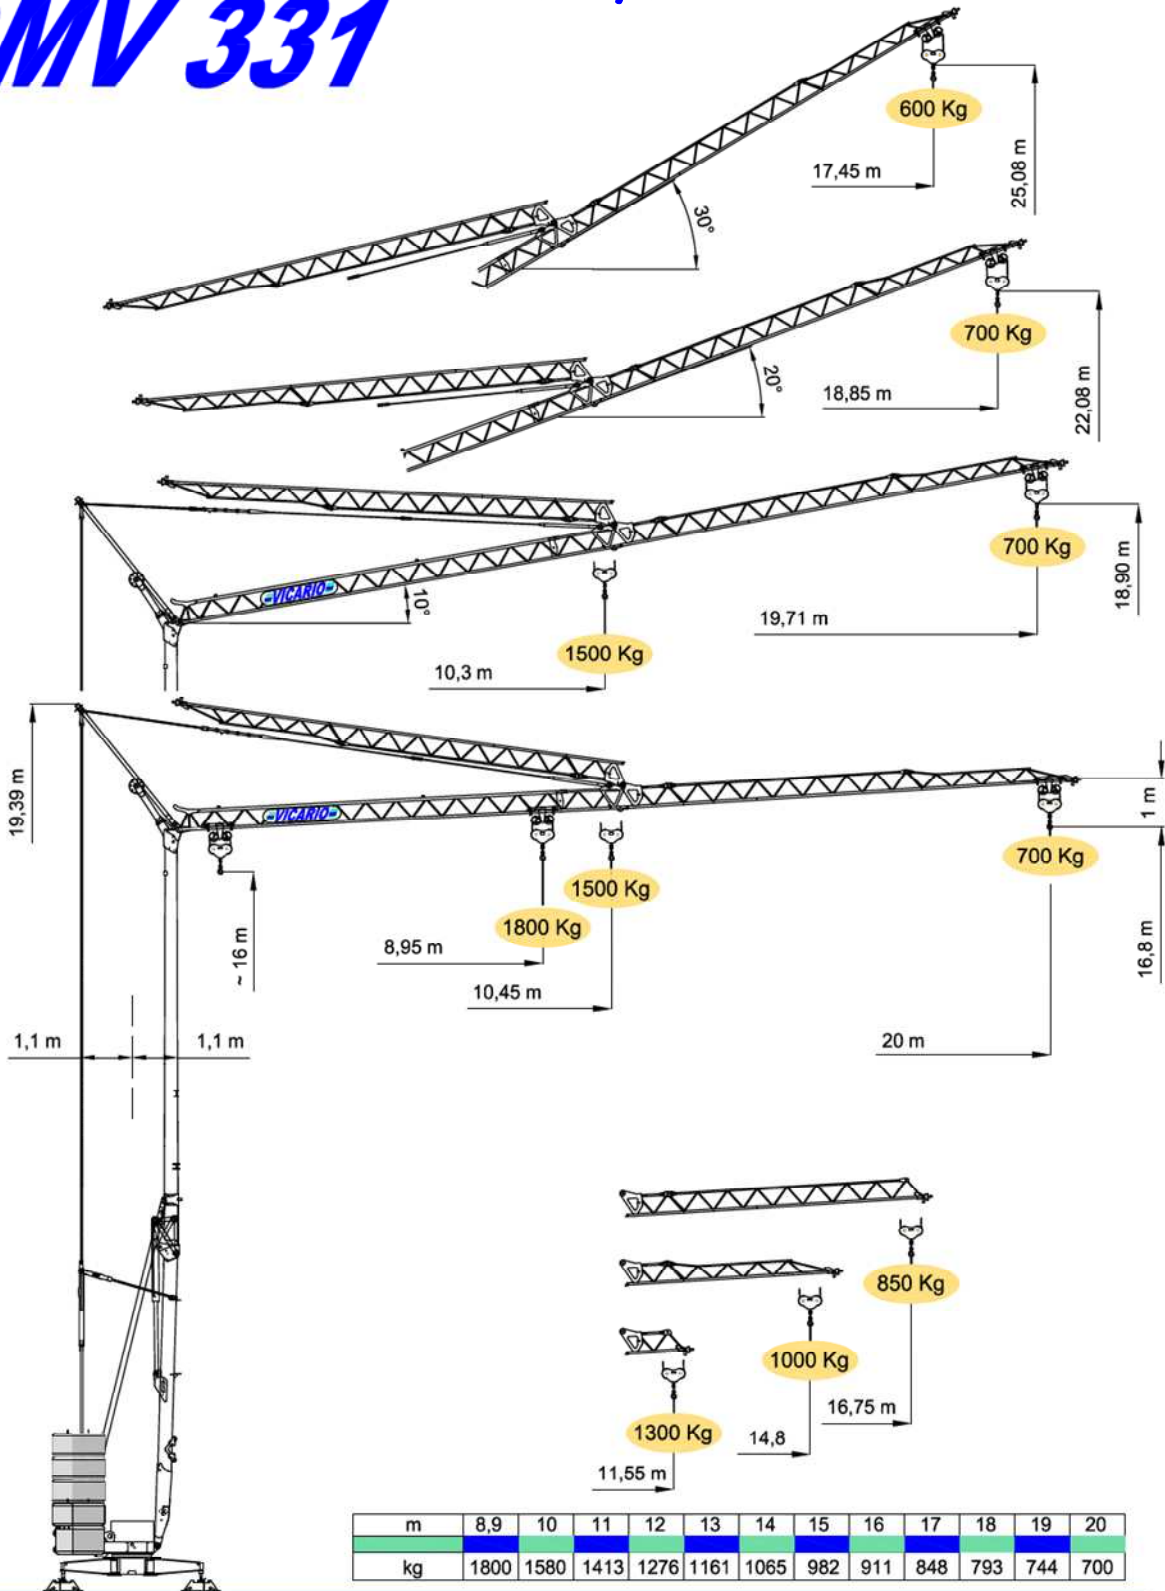

Self-Erecting Tower Cranes

V-1566/55

OMV 331

Creative Lifting Services Inc.

Call Kelly or Will Phone: 303-659-8102 Fax: 303-659-5314

kelly@creativelifting.com will@creativelifting.com www.creativelifting.com