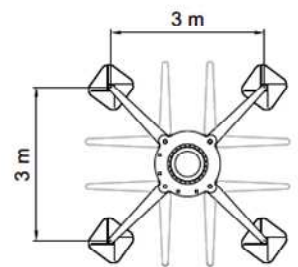

Self-Erecting Tower Cranes

V-1566/55

Creative Lifting Services Inc.

Call Kelly or Will Phone: 303-659-8102 Fax: 303-659-5314

kelly@creativelifting.com will@creativelifting.com www.creativelifting.com

Self-Erecting Tower Cranes