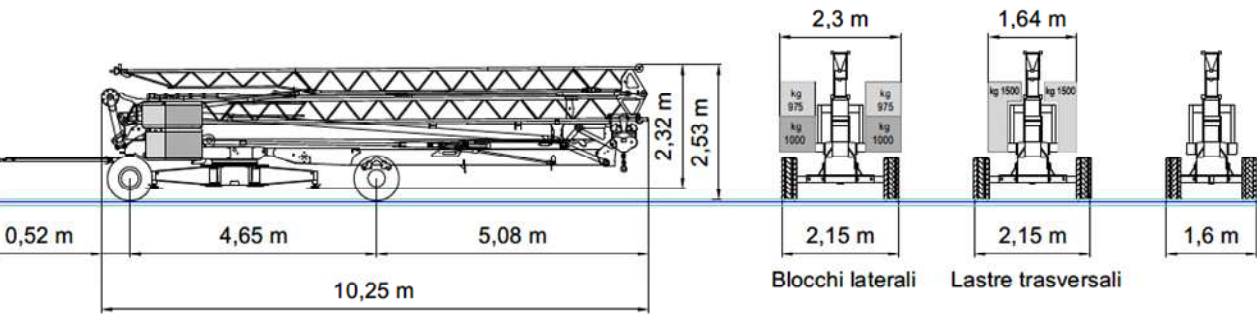

Self-Erecting Tower Cranes

V-1566/55

Creative Lifting Services Inc.

Call Kelly or Will Phone: 303-659-8102 Fax: 303-659-5314

kelly@creativelifting.com will@creativelifting.com www.creativelifting.com

Self-Erecting Tower Cranes