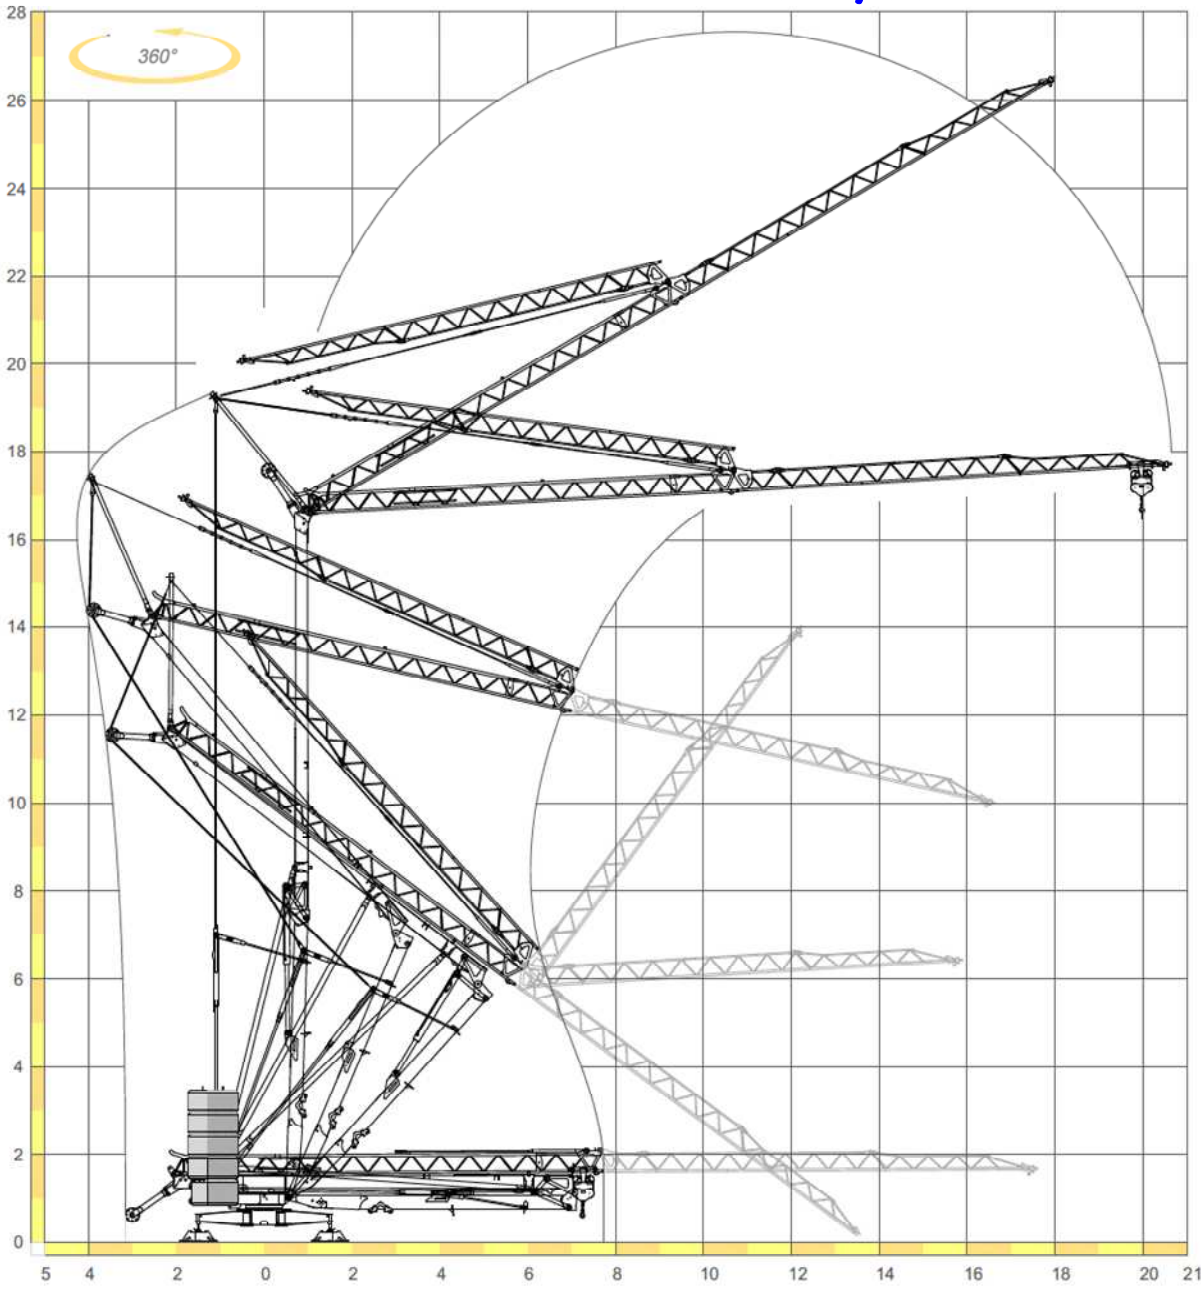

Self-Erecting Tower Cranes

V-1566/55

Creative Lifting Services Inc.

Call Kelly or Will Phone: 303-659-8102 Fax: 303-659-5314

kelly@creativelifting.com will@creativelifting.com www.creativelifting.com

Self-Erecting Tower Cranes